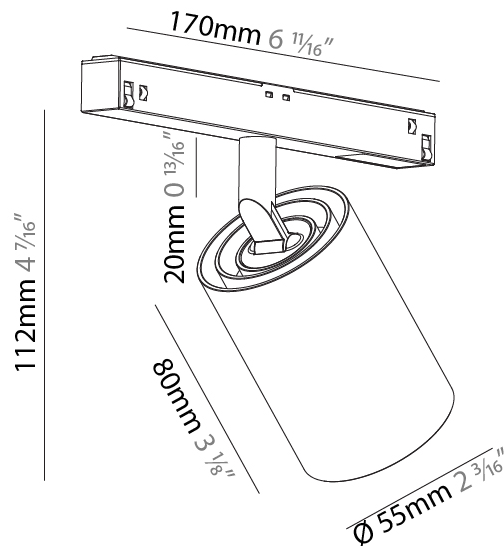

1. To build a product code in our configurator select the specify button on the base model # product page
2. To build a manual product code on this datasheet choose from the options listed below in blue font and add the suffix to the base model #

GENERAL

Series: Centriq
Subseries: Centriq for Clicktrack
Brand: Prolicht
Division: Architectural
Mounting Type: Track
Mounting Location: Ceiling
Subcategory: Spots

PHYSICAL

Shape: Cylinder
Diameter (mm): 55
Diameter (in): 2 ³/₁₆
Length (mm): 170
Length (in): 6 ¹/₁₆
Height (mm): 112
Height (in): 4 ⁷/₁₆
Light Distribution: Adjustable / Direct
Fixture Finish: SSR / BKV / CWI / CRY / HAB / UFT / ITA / RUA / FTG / MYG / LOD / PUS / FRO / FUP / KIA / POP / BLS / SPG / MEY / GOH / GUM / CHC / COM / ABZ / JAG / OBR / MOS / ROR
Fixture Material: Aluminum

ELECTRICAL

Lamp Type: LED (Zhaga Standard)
Input Wattage (W): 12
Total Output Wattage (W): 10.9
Dimming: Non-Dimmable
Driver Included: No
Driver Location: Remote
Driver Type: Constant Voltage - Universal
Driver Class: Class 2
Input Voltage (V): 48
Constant Current (MA): 580
Upon Request: 0-10Vdc dimming / DALI dimming

LED

Number of LEDs: 1
Color Temperature (°K): 2700 / 3000 / 4000
Max. Delivered Lumen (lm): 750 / 780 / 840
CRI: >90 CRI

OPTICAL

Reflector°: 17 / 33 / 46
Optic°: 15 / 25 / 35
Adjustability: Rotational 360°; Tilt 90° (±45°)

RATINGS AND CERTIFICATIONS

Certified By: Certified for North American Standards
IP rating: IP20