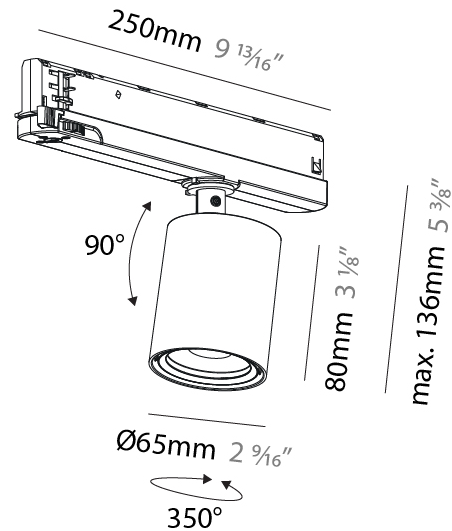

GENERAL

Series: Centriq
Subseries: Centriq In
Brand: Prolicht
Division: Architectural
Mounting Type: Track
Mounting Location: Ceiling
Subcategory: Spots

PHYSICAL

Shape: Cylinder
Diameter (mm): 65
Diameter (in): 2 ⁹/₁₆
Length (mm): 250
Length (in): 9 ¹³/₁₆
Height (mm): 136
Height (in): 5 ³/₈
Light Distribution: Adjustable / Direct
Weight (kg): 0.6
Fixture Finish: SSR / BKV / CWI / CRY / HAB / UFT / ITA / RUA / FTG / MYG / LOD / PUS / FRO / FUP / KIA / POP / BLS / SPG / MEY / GOH / GUM / CHC / COM / ABZ / JAG / OBR / MOS / ROR
Holder Finish: WHI / BLK
Accent Finish: SSR / BKV / CWI / CRY / HAB / LAG / UFT / ITA / RUA / RUR / MIC / FTG / MYG / TWT / LOD / PUS / FRO / FUP / KIA / POP / BLS / SPG / MEY / GOH / GUM / CHC / COM / ABZ / JAG
Fixture Material: Aluminum

ELECTRICAL

Lamp Type: LED (Zhaga Standard)
Input Wattage (W): 20
Total Output Wattage (W): 18.1
Dimming: Non-Dimmable / 0-10V Dimming
Driver Included: Yes
Driver Location: Integrated
Driver Type: Constant Current - 120Vac
Driver Class: Class 2
Input Voltage (V): 120

LED

Number of LEDs: 1
Color Temperature (°K): 2700 / 3000 / 3500 / 4000
Max. Delivered Lumen (lm): 1362 / 1467 / 1526 / 1557
Nominal Lumen (lm): 1672 / 1800 / 1872 / 1910
CRI: >90 CRI
Lamp Life (hrs): 50000

OPTICAL

Beam Angle: 12
Adjustability: Rotational 360°; Tilt 90° (±45°)

RATINGS AND CERTIFICATIONS

Certified By: Certified for North American Standards
IP rating: IP20