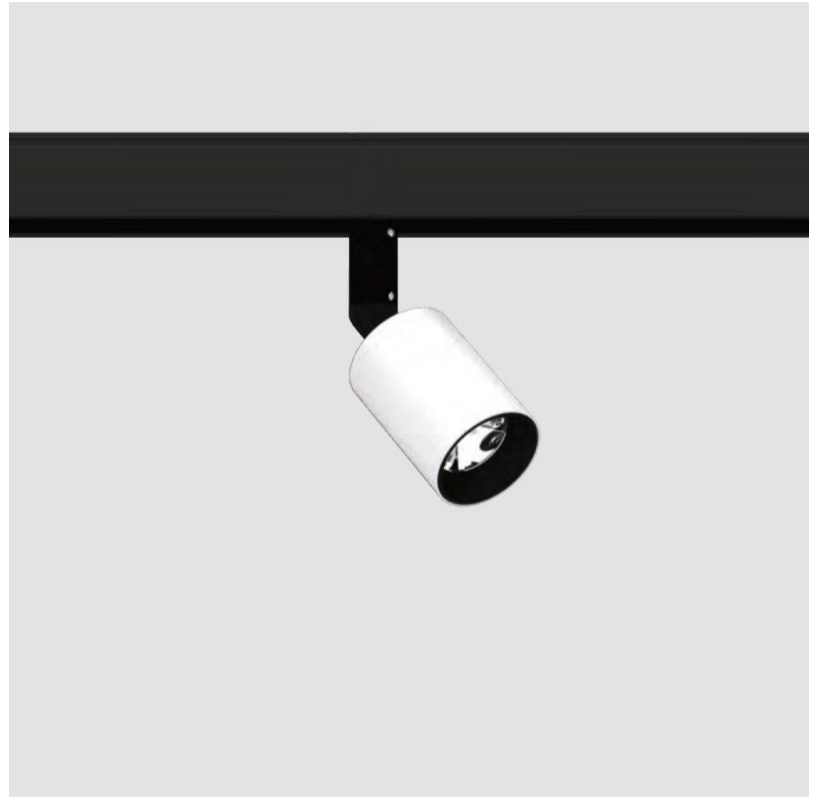

1. To build a product code in our configurator select the specify button on the base model # product page
2. To build a manual product code on this datasheet choose from the options listed below in blue font and add the suffix to the base model #

GENERAL

Series: Centriq
Subseries: Centriq for Clicktrack
Brand: Prolicht
Division: Architectural
Mounting Type: Track
Mounting Location: Ceiling
Subcategory: Spots

PHYSICAL

Shape: Cylinder
Diameter (mm): 30
Diameter (in): 1 3/16
Length (mm): 170
Length (in): 6 11/16
Height (mm): 74
Height (in): 2 15/16
Light Distribution: Adjustable / Direct
Fixture Finish: SSR / BKV / CWI / CRY / HAB / UFT / ITA / RUA / FTG / MYG / LOD / PUS / FRO / FUP / KIA / POP / BLS / SPG / MEY / GOH / GUM / CHC / COM / ABZ / JAG / OBR / MOS / ROR
Fixture Material: Aluminum

ELECTRICAL

Lamp Type: LED (Zhaga Standard)
Input Wattage (W): 4
Total Output Wattage (W): 3.6
Dimming: Non-Dimmable
Driver Included: No
Driver Location: Remote
Driver Type: Constant Voltage - Universal
Driver Class: Class 2
Input Voltage (V): 48
Constant Current (MA): 340
Upon Request: 0-10Vdc dimming / DALI dimming

LED

Number of LEDs: 1
Color Temperature (°K): 2700 / 3000 / 4000
Max. Delivered Lumen (lm): 260 / 270 / 290
CRI: >90 CRI

OPTICAL

Optic°: 24 / 32
Adjustability: Rotational 360°; Tilt 90° (±45°)

RATINGS AND CERTIFICATIONS

Certified By: Certified for North American Standards
IP rating: IP20