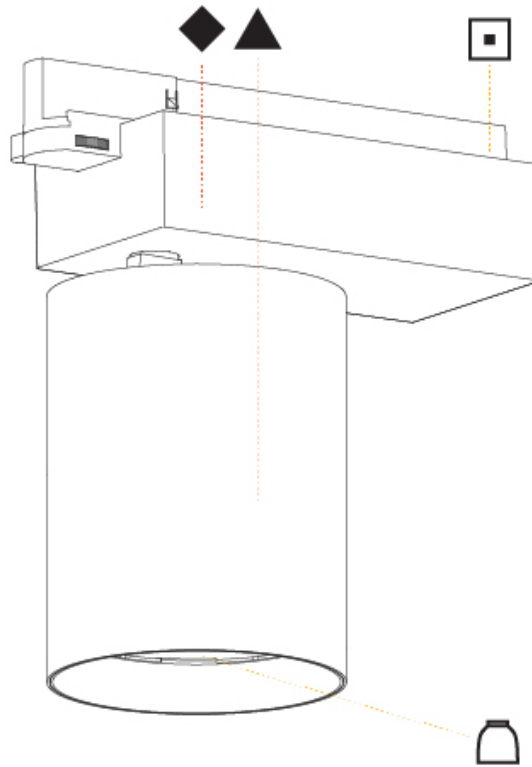

CENTRIQ 125 TRACK

A3T024-

PROJECT
TYPE
SPECIFIER
QUANTITY
DATE

A