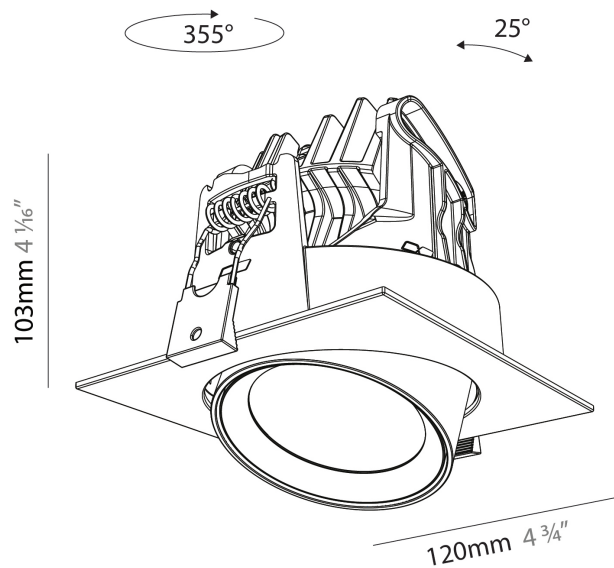

PHYSICAL

Shape: Cylinder
Diameter (mm): 120
Diameter (in): 4 3/4
Length (mm): 120
Length (in): 4 3/4
Height (mm): 105
Height (in): 4 1/8
Min. Recessing Depth (mm): 120
Min. Recessing Depth (in): 4 3/4
Light Distribution: Adjustable / Direct
Weight (kg): 0.665
Diffuser: Lens Pack - No Lens / Opal / Linear Spread Lens / Honeycomb / Spread Lens
Fixture Finish: SSR / BKV / CWI / CRY / HAB / UFT / ITA / RUA / FTG / MYG / LOD / PUS / FRO / FUP / KIA / POP / BLS / SPG / MEY / GOH / GUM / CHC / COM / ABZ / JAG / OBR / MOS / ROR
Fixture Material: Aluminum
Cut-out Measurements: Dia. 112mm / 4 7/16"

ELECTRICAL

Lamp Type: LED (Zhaga Standard)
Input Wattage (W): 27.3
Total Output Wattage (W): 24.5
Dimming: Tri-Mode (Non-Dimming and Phase Dimming (120Vac only) and 0-10V Dimming)
Driver Included: Yes
Driver Location: Recessed Housing
Driver Type: Constant Current - Universal
Driver Class: Class 2
Input Voltage (V): 120 - 277
Constant Current (MA): 700

LED

Color Temperature (°K): 2700 / 3000 / 3500 / 4000
Max. Delivered Lumen (lm): 2434 / 2534 / 2643 / 2768
Nominal Lumen (lm): 2788 / 2903 / 3027 / 3170
CRI: >90 CRI
Lamp Life (hrs): 50000

OPTICAL

Reflector°: 20 / 32 / 54
Adjustability: Rotational 350° / Tilt 25°

RATINGS AND CERTIFICATIONS

Certified By: CSA Certified to UL and CSA Standards
IP rating: IP20