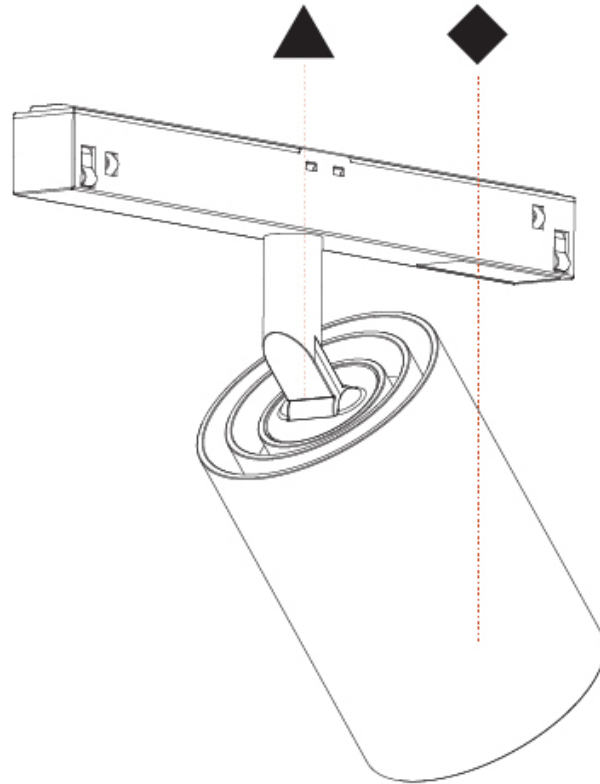

CENTRIQ FOR CLICKTRACK TRACK

A3T109-

PROJECT _____

TYPE _____

SPECIFIER _____

QUANTITY _____

DATE _____

A