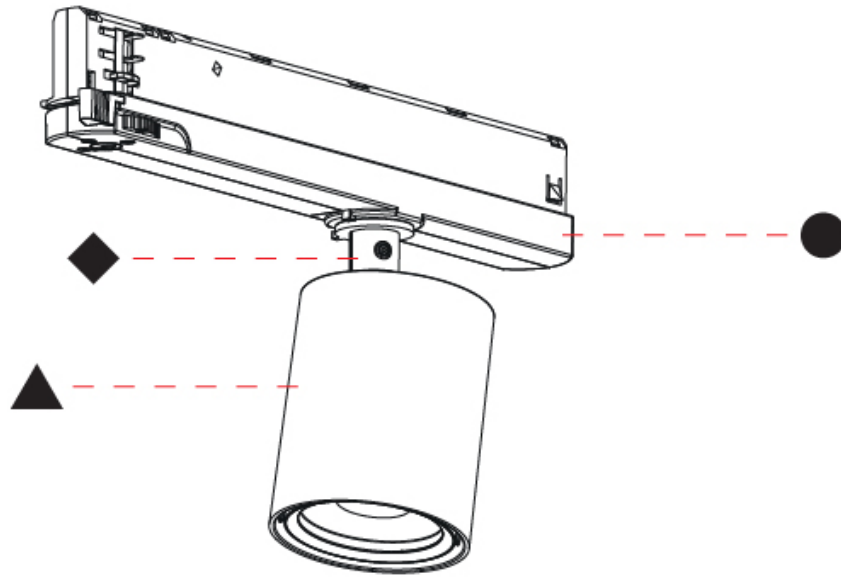

A3T216-

PROJECT _____

TYPE _____

SPECIFIER _____

QUANTITY _____

DATE _____

A