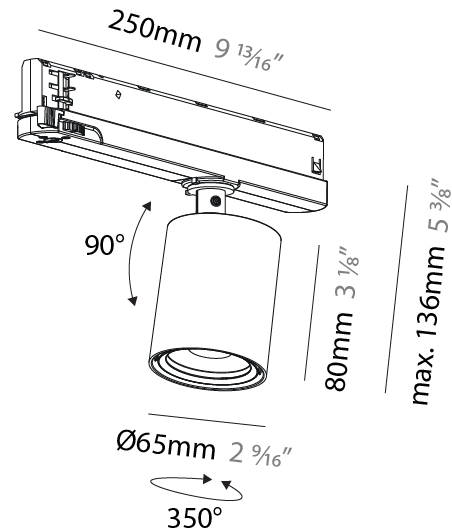

GENERAL

Series: Centriq
Subseries: Centriq In
Brand: Prolicht
Division: Architectural
Mounting Type: Track
Mounting Location: Ceiling
Subcategory: Spots

PHYSICAL

Shape: Cylinder
Diameter (mm): 65
Diameter (in): 2 9/16
Length (mm): 250
Length (in): 9 13/16
Height (mm): 136
Height (in): 5 3/8
Light Distribution: Adjustable / Direct
Weight (kg): 0.6
Fixture Finish: SSR / BKV / CWI / CRY / HAB / UFT / ITA / RUA / FTG / MYG / LOD / PUS / FRO / FUP / KIA / POP / BLS / SPG / MEY / GOH / GUM / CHC / COM / ABZ / JAG / OBR / MOS / ROR
Holder Finish: WHI / BLK
Accent Finish: SSR / BKV / CWI / CRY / HAB / LAG / UFT / ITA / RUA / RUR / MIC / FTG / MYG / TWT / LOD / PUS / FRO / FUP / KIA / POP / BLS / SPG / MEY / GOH / GUM / CHC / COM / ABZ / JAG
Fixture Material: Aluminum

ELECTRICAL

Lamp Type: LED (Zhaga Standard)
Input Wattage (W): 23
Total Output Wattage (W): 20.9
Dimming: Non-Dimmable / 0-10V Dimming
Driver Included: Yes
Driver Location: Integrated
Driver Type: Constant Current - 120Vac
Driver Class: Class 2
Input Voltage (V): 120

LED

Number of LEDs: 1
Color Temperature (°K): 2700 / 3000 / 3500 / 4000
Max. Delivered Lumen (lm): 1975 / 2056 / 2145 / 2245
Nominal Lumen (lm): 2429 / 2529 / 2638 / 2761
CRI: >90 CRI
Lamp Life (hrs): 50000

OPTICAL

Reflector: 24 / 36 / 52
Adjustability: Rotational 360°; Tilt 90°

RATINGS AND CERTIFICATIONS

Certified By: Certified for North American Standards
IP rating: IP20