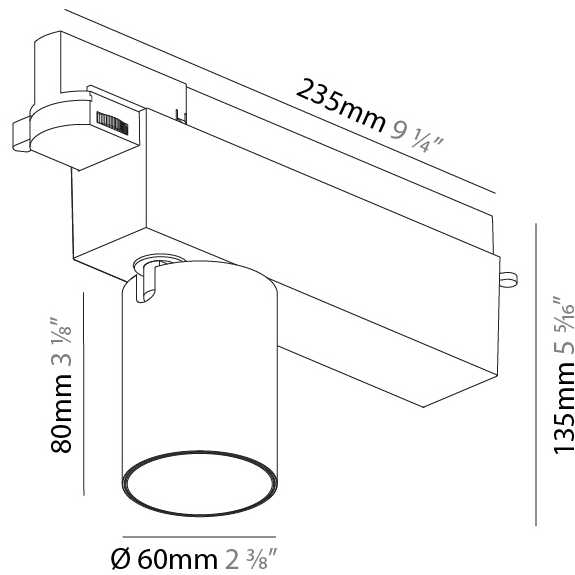

GENERAL

Series: Centriq
Subseries: Centriq 60
Brand: Prolicht
Division: Architectural
Mounting Type: Track
Mounting Location: Ceiling
Subcategory: Spots

PHYSICAL

Shape: Cylinder
Diameter (mm): 60
Diameter (in): 2 3/8
Length (mm): 235
Length (in): 9 1/4
Height (mm): 135
Height (in): 5 5/16
Light Distribution: Adjustable / Direct
Weight (kg): 0.897
Weight (lbs): 1.977
Installation Requirement: Track or profile system
Fixture Finish: SSR / BKV / CWI / CRY / HAB / UFT / ITA / RUA / FTG / MYG / LOD / PUS / FRO / FUP / KIA / POP / BLS / SPG / MEY / GOH / GUM / CHC / COM / ABZ / JAG / OBR / MOS / ROR
Fixture Material: Aluminum

ELECTRICAL

Lamp Type: LED (Zhaga Standard)
Input Wattage (W): 14
Total Output Wattage (W): 12.5
Dimming: Tri-Mode (Non-Dimming and Phase Dimming (120Vac only) and 0-10V Dimming)
Driver Included: Yes
Driver Location: Integrated
Driver Type: Constant Current - Universal
Driver Class: Class 2
Input Voltage (V): 120 - 277
Constant Current (MA): 350

LED

Number of LEDs: 1
Color Temperature (°K): 2700 / 3000 / 3500 / 4000
Max. Delivered Lumen (lm): 940 / 980 / 1029 / 1050
Nominal Lumen (lm): 1386 / 1438 / 1511 / 1542
CRI: >90 CRI
Lamp Life (hrs): 50000
Upon Request: Special Color Temperature Special Led

OPTICAL

Reflector°: 20 / 40 / 60
Adjustability: Rotational 340°; Tilt 90°
Upon Request: Special Beam Angles

RATINGS AND CERTIFICATIONS

Certified By: Certified for North American Standards
IP rating: IP20