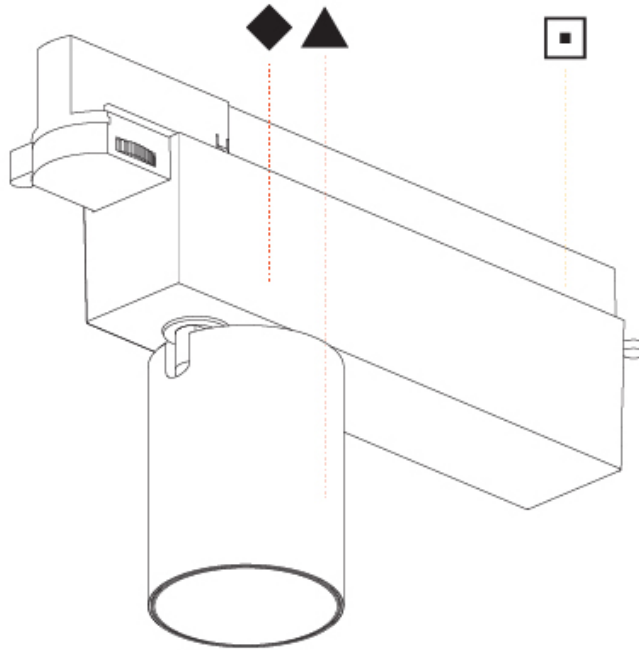

CENTRIQ 60 TRACK

A3T036-

PROJECT

TYPE

SPECIFIER

QUANTITY

DATE

A