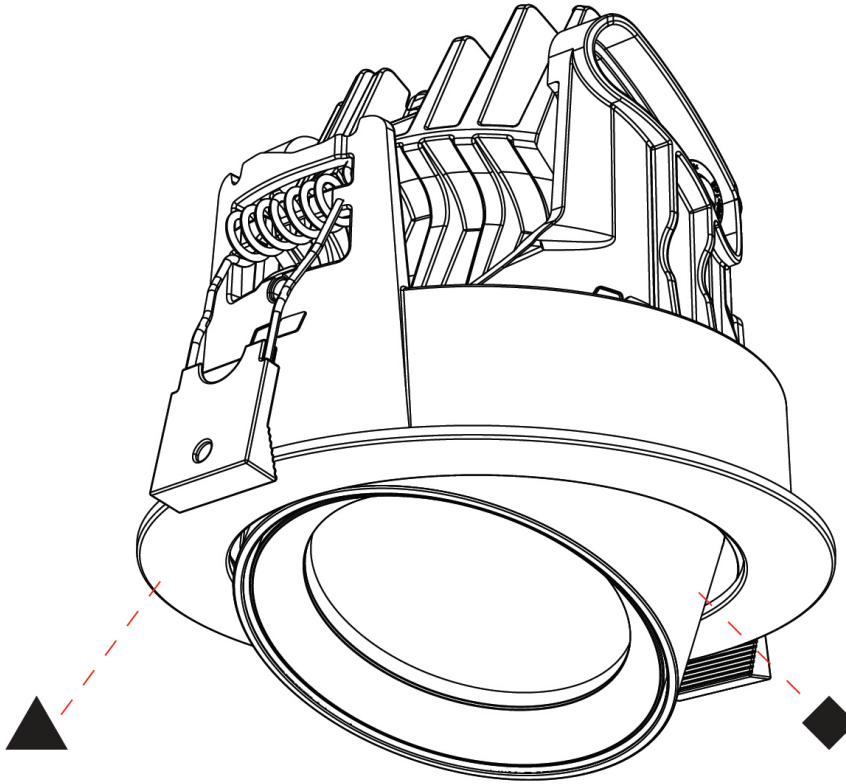

CENTRIQ ROUND ADJUSTABLE RECESSED

A35976-

PROJECT

TYPE

SPECIFIER

QUANTITY

DATE

A