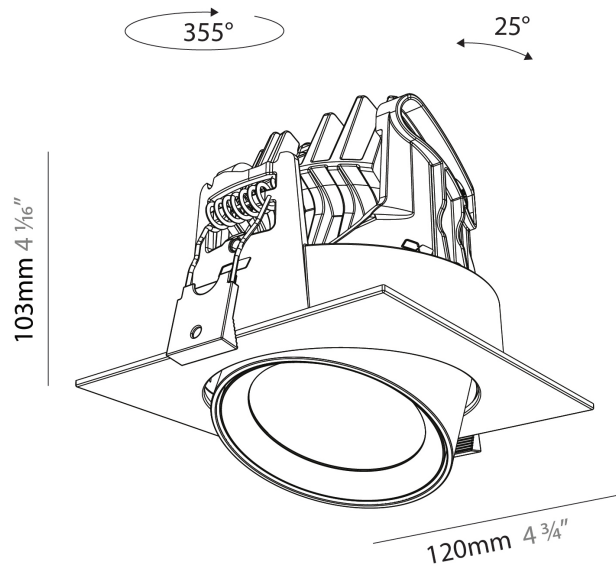

PHYSICAL

Shape: Cylinder
Diameter (mm): 120
Diameter (in): 4 3/4
Length (mm): 120
Length (in): 4 3/4
Height (mm): 105
Height (in): 4 1/8
Min. Recessing Depth (mm): 120
Min. Recessing Depth (in): 4 3/4
Light Distribution: Adjustable / Direct
Weight (kg): 0.665
Diffuser: Lens Pack - No Lens / Opal / Linear Spread Lens / Honeycomb / Spread Lens
Fixture Finish: SSR / BKV / CWI / CRY / HAB / UFT / ITA / RUA / FTG / MYG / LOD / PUS / FRO / FUP / KIA / POP / BLS / SPG / MEY / GOH / GUM / CHC / COM / ABZ / JAG / OBR / MOS / ROR
Fixture Material: Aluminum
Cut-out Measurements: Dia. 112mm / 4 7/16"

ELECTRICAL

Lamp Type: LED (Zhaga Standard)
Input Wattage (W): 34
Total Output Wattage (W): 30.9
Dimming: Tri-Mode (Non-Dimming and Phase Dimming (120Vac only) and 0-10V Dimming)
Driver Included: Yes
Driver Location: Recessed Housing
Driver Type: Constant Current - Universal
Driver Class: Class 2
Input Voltage (V): 120 - 277
Constant Current (MA): 900

LED

Color Temperature (°K): 2700 / 3000 / 3500 / 4000
Max. Delivered Lumen (lm): 2434 / 2534 / 2643 / 2768
Nominal Lumen (lm): 2788 / 2903 / 3027 / 3170
CRI: >90 CRI
Lamp Life (hrs): 50000

OPTICAL

Reflector°: 24 / 36 / 54
Adjustability: Rotational 350° / Tilt 25°

RATINGS AND CERTIFICATIONS

Certified By: CSA Certified to UL and CSA Standards
IP rating: IP20