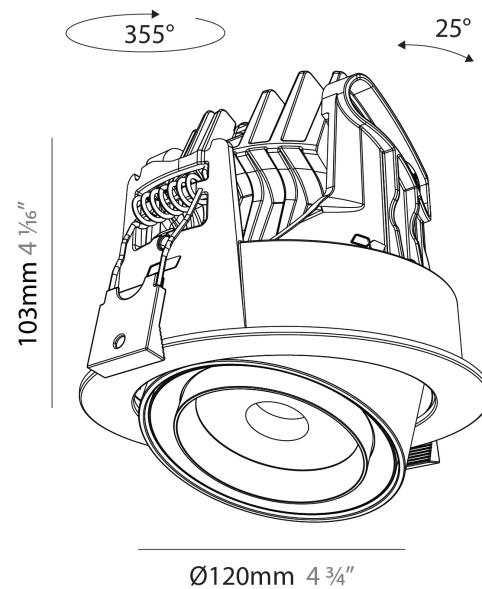

GENERAL

Series: Centriq
Subseries: Centriq Round Flex Adjustable
Brand: Prolicht
Division: Architectural
Mounting Type: Recessed
Mounting Location: Ceiling
Subcategory: Spots

PHYSICAL

Shape: Cylinder
Diameter (mm): 120
Diameter (in): 4 ¾
Height (mm): 103
Height (in): 4 1/16
Min. Recessing Depth (mm): 120
Min. Recessing Depth (in): 4 ¾
Light Distribution: Adjustable / Direct
Weight (kg): 0.666
Fixture Finish: SSR / BKV / CWI / CRY / HAB / UFT / ITA / RUA / FTG / MYG / LOD / PUS / FRO / FUP / KIA / POP / BLS / SPG / MEY / GOH / GUM / CHC / COM / ABZ / JAG / OBR / MOS / ROR
Fixture Material: Aluminum
Cut-out Measurements: Dia. 112mm / 4 7/16"

ELECTRICAL

Lamp Type: LED (Zhaga Standard)
Input Wattage (W): 8.2
Total Output Wattage (W): 7.3
Dimming: Dali Dimming
Driver Included: No
Driver Location: Remote
Driver Type: Constant Current - Universal
Driver Class: Class 2
Input Voltage (V): 120 - 277
Constant Current (MA): 200

LED

Color Temperature (°K): 2700-6500 Tunable White
Max. Delivered Lumen (lm): 391 - 451
Nominal Lumen (lm): 576 - 664
CRI: >90 CRI
Lamp Life (hrs): 50000

OPTICAL

Beam Angle: 14 - 46
Adjustability: Rotational 350° / Tilt 25°

RATINGS AND CERTIFICATIONS

Certified By: CSA Certified to UL and CSA Standards
IP rating: IP20