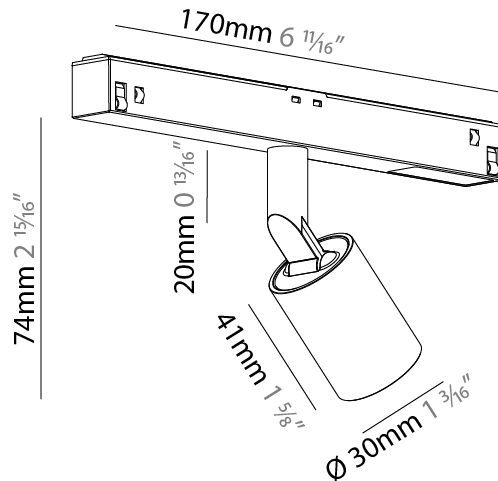

1. To build a product code in our configurator select the specify button on the base model # product page
2. To build a manual product code on this datasheet choose from the options listed below in blue font and add the suffix to the base model #

GENERAL

Series: Centriq
Subseries: Centriq for Clicktrack
Brand: Prolicht
Division: Architectural
Mounting Type: Track
Mounting Location: Ceiling
Subcategory: Spots

PHYSICAL

Shape: Cylinder
Diameter (mm): 40
Diameter (in): 1 5/16
Length (mm): 170
Length (in): 6 11/16
Height (mm): 88
Height (in): 3 7/16
Light Distribution: Adjustable / Direct
Fixture Finish: SSR / BKV / CWI / CRY / HAB / UFT / ITA / RUA / FTG / MYG / LOD / PUS / FRO / FUP / KIA / POP / BLS / SPG / MEY / GOH / GUM / CHC / COM / ABZ / JAG / OBR / MOS / ROR
Fixture Material: Aluminum

ELECTRICAL

Lamp Type: LED (Zhaga Standard)
Input Wattage (W): 6
Total Output Wattage (W): 5.4
Dimming: Non-Dimmable
Driver Included: No
Driver Location: Remote
Driver Type: Constant Voltage - Universal
Driver Class: Class 2
Input Voltage (V): 48
Constant Current (MA): 340
Upon Request: 0-10Vdc dimming / DALI dimming

LED

Number of LEDs: 1
Color Temperature (°K): 2700 / 3000 / 4000
Max. Delivered Lumen (lm): 494 / 519 / 526
CRI: >90 CRI

OPTICAL

Reflector°: 20 / 40 / 50
Optic°: 31 / 36
Adjustability: Rotational 360°; Tilt 90° (±45°)

RATINGS AND CERTIFICATIONS

Certified By: Certified for North American Standards
IP rating: IP20