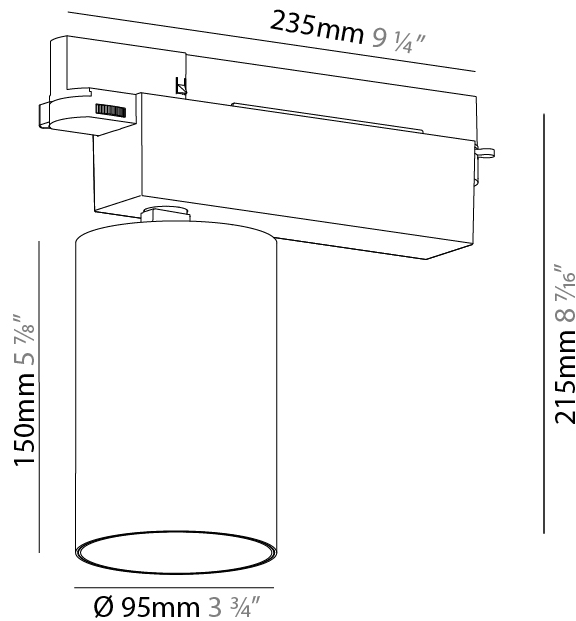

GENERAL

Series: Centriq
Subseries: Centriq 95
Brand: Prolicht
Division: Architectural
Mounting Type: Track
Mounting Location: Ceiling
Subcategory: Spots

PHYSICAL

Shape: Cylinder
Diameter (mm): 95
Diameter (in): 3 3/4
Length (mm): 235
Length (in): 9 1/4
Height (mm): 150
Height (in): 5 7/8
Light Distribution: Adjustable / Direct
Weight (kg): 1.495
Weight (lbs): 3.3
Fixture Finish: SSR / BKV / CWI / CRY / HAB / UFT / ITA / RUA / FTG / MYG / LOD / PUS / FRO / FUP / KIA / POP / BLS / SPG / MEY / GOH / GUM / CHC / COM / ABZ / JAG / OBR / MOS / ROR
Fixture Material: Aluminum

ELECTRICAL

Lamp Type: LED (Zhaga Standard)
Input Wattage (W): 18
Total Output Wattage (W): 16.4
Dimming: Tri-Mode (Non-Dimming and Phase Dimming (120Vac only) and 0-10V Dimming)
Driver Included: Yes
Driver Location: Integrated
Driver Type: Constant Current - Universal
Driver Class: Class 2
Input Voltage (V): 120 - 277
Constant Current (MA): 500

LED

Number of LEDs: 1
Color Temperature (°K): 2700 / 3000 / 3500 / 4000
Max. Delivered Lumen (lm): 1567 / 1666 / 1719 / 1754
Nominal Lumen (lm): 2271 / 2414 / 2491 / 2542
CRI: >90 CRI
Lamp Life (hrs): 50000
Upon Request: Special Color Temperature Special Led

OPTICAL

Reflector: 18 / 26 / 40
Adjustability: Rotational 340°; Tilt 90°
Upon Request: Special Beam Angles

RATINGS AND CERTIFICATIONS

Certified By: Certified for North American Standards
IP rating: IP20