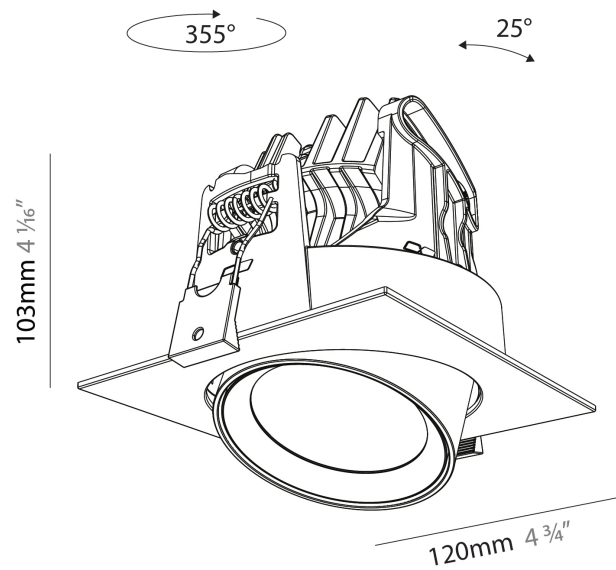

Series: Centriq
Subseries: Centriq Square Adjustable
Brand: Prolicht
Division: Architectural
Mounting Type: Recessed
Mounting Location: Ceiling
Subcategory: Spots

PHYSICAL

Shape: Cylinder
Diameter (mm): 120
Diameter (in): 4 ¾
Length (mm): 120
Length (in): 4 ¾
Height (mm): 105
Height (in): 4 ⅙
Min. Recessing Depth (mm): 120
Min. Recessing Depth (in): 4 ¾
Light Distribution: Adjustable / Direct
Weight (kg): 0.665
Diffuser: Lens Pack - No Lens / Opal / Linear Spread Lens / Honeycomb / Spread Lens
Fixture Finish: SSR / BKV / CWI / CRY / HAB / UFT / ITA / RUA / FTG / MYG / LOD / PUS / FRO / FUP / KIA / POP / BLS / SPG / MEY / GOH / GUM / CHC / COM / ABZ / JAG / OBR / MOS / ROR
Fixture Material: Aluminum
Cut-out Measurements: Dia. 112mm / 4 7/16"

ELECTRICAL

Lamp Type: LED (Zhaga Standard)
Input Wattage (W): 20.5
Total Output Wattage (W): 18.1
Dimming: Tri-Mode (Non-Dimming and Phase Dimming (120Vac only) and 0-10V Dimming)
Driver Included: Yes
Driver Location: Recessed Housing
Driver Type: Constant Current - Universal
Driver Class: Class 2
Input Voltage (V): 120 - 277
Constant Current (MA): 500

LED

Color Temperature (°K): 2700 / 3000 / 3500 / 4000
Max. Delivered Lumen (lm): 1432 / 1542 / 1432 / 1636
Nominal Lumen (lm): 1668 / 1797 / 1668 / 1907
CRI: >90 CRI
Lamp Life (hrs): 50000

OPTICAL

Reflector: 10
Adjustability: Rotational 350° / Tilt 25°

RATINGS AND CERTIFICATIONS

Certified By: CSA Certified to UL and CSA Standards
IP rating: IP20