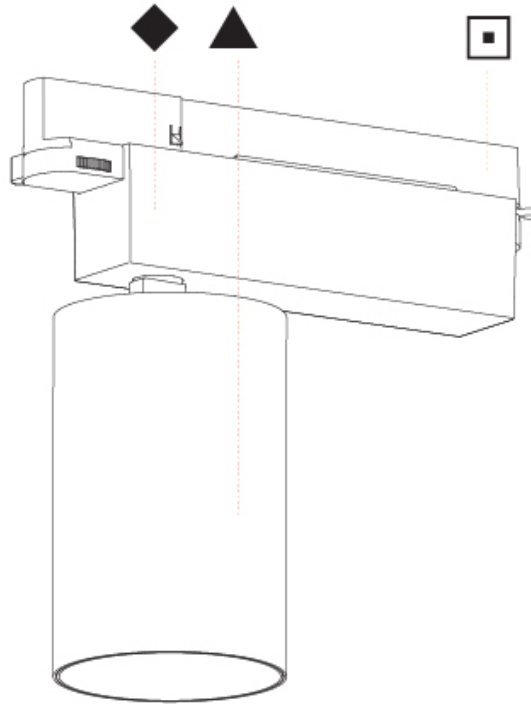

CENTRIQ 95 TRACK

A3T022-

PROJECT

TYPE

SPECIFIER

QUANTITY

DATE

A