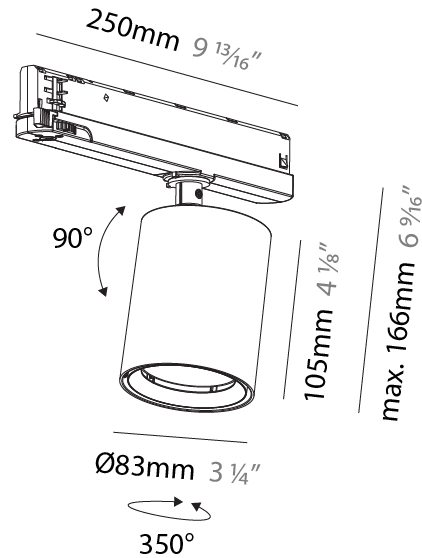

GENERAL

Series: Centriq
Subseries: Centriq In
Brand: Prolicht
Division: Architectural
Mounting Type: Track
Mounting Location: Ceiling
Subcategory: Spots

PHYSICAL

Shape: Cylinder
Diameter (mm): 83
Diameter (in): 3 1/4
Length (mm): 250
Length (in): 9 13/16
Height (mm): 166
Height (in): 6 9/16
Light Distribution: Adjustable / Direct
Weight (kg): 0.6
Fixture Finish: SSR / BKV / CWI / CRY / HAB / UFT / ITA / RUA / FTG / MYG / LOD / PUS / FRO / FUP / KIA / POP / BLS / SPG / MEY / GOH / GUM / CHC / COM / ABZ / JAG / OBR / MOS / ROR
Holder Finish: WHI / BLK
Accent Finish: SSR / BKV / CWI / CRY / HAB / LAG / UFT / ITA / RUA / RUR / MIC / FTG / MYG / TWT / LOD / PUS / FRO / FUP / KIA / POP / BLS / SPG / MEY / GOH / GUM / CHC / COM / ABZ / JAG
Fixture Material: Aluminum

ELECTRICAL

Lamp Type: LED (Zhaga Standard)
Input Wattage (W): 26
Total Output Wattage (W): 23.7
Dimming: Non-Dimmable / 0-10V Dimming
Driver Included: Yes
Driver Location: Integrated
Driver Type: Constant Current - 120Vac
Driver Class: Class 2
Input Voltage (V): 120

LED

Number of LEDs: 1
Color Temperature (°K): 2700 / 3000 / 3500 / 4000
Max. Delivered Lumen (lm): 1975 / 2056 / 2145 / 2245
Nominal Lumen (lm): 2429 / 2529 / 2638 / 2761
CRI: >90 CRI
Lamp Life (hrs): 50000

OPTICAL

Optic°: 12
Adjustability: Rotational 360°; Tilt 90° (±45°)

RATINGS AND CERTIFICATIONS

Certified By: Certified for North American Standards
IP rating: IP20