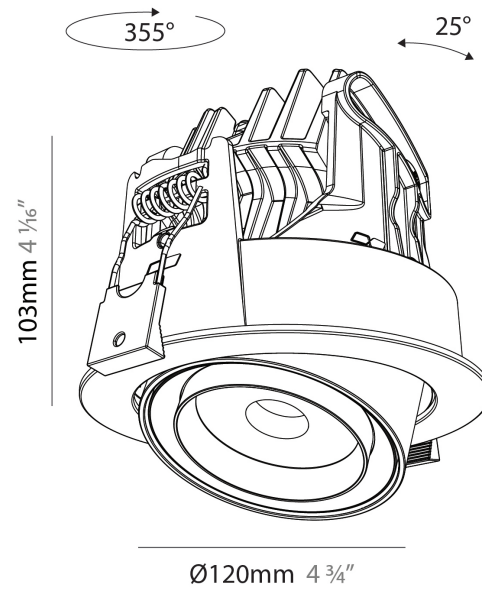

GENERAL

Series: Centriq
Subseries: Centriq Round Flex Adjustable
Brand: Prolicht
Division: Architectural
Mounting Type: Recessed
Mounting Location: Ceiling
Subcategory: Spots

PHYSICAL

Shape: Cylinder
Diameter (mm): 120
Diameter (in): 4 ¾
Height (mm): 105
Height (in): 4 1/8
Min. Recessing Depth (mm): 120
Min. Recessing Depth (in): 4 ¾
Light Distribution: Adjustable / Direct
Weight (kg): 0.666
Fixture Finish: SSR / BKV / CWI / CRY / HAB / UFT / ITA / RUA / FTG / MYG / LOD / PUS / FRO / FUP / KIA / POP / BLS / SPG / MEY / GOH / GUM / CHC / COM / ABZ / JAG / OBR / MOS / ROR
Fixture Material: Aluminum
Cut-out Measurements: Dia. 112mm / 4 7/16"

ELECTRICAL

Lamp Type: LED (Zhaga Standard)
Input Wattage (W): 20.5
Total Output Wattage (W): 18.1
Dimming: Tri-Mode (Non-Dimming and Phase Dimming (120Vac only) and 0-10V Dimming)
Driver Included: Yes
Driver Location: Recessed Housing
Driver Type: Constant Current - Universal
Driver Class: Class 2
Housing: ENCP 3
Input Voltage (V): 120 - 277
Constant Current (MA): 500

LED

Color Temperature (°K): 2700 / 3000 / 3500 / 4000
Max. Delivered Lumen (lm): 1201 / 1294 / 1346 / 1373
Nominal Lumen (lm): 1668 / 1797 / 1869 / 1907
CRI: >90 CRI
Lamp Life (hrs): 50000

OPTICAL

Beam Angle: 18 - 46
Adjustability: Rotational 350° / Tilt 25°

RATINGS AND CERTIFICATIONS

Certified By: CSA Certified to UL and CSA Standards
IP rating: IP20