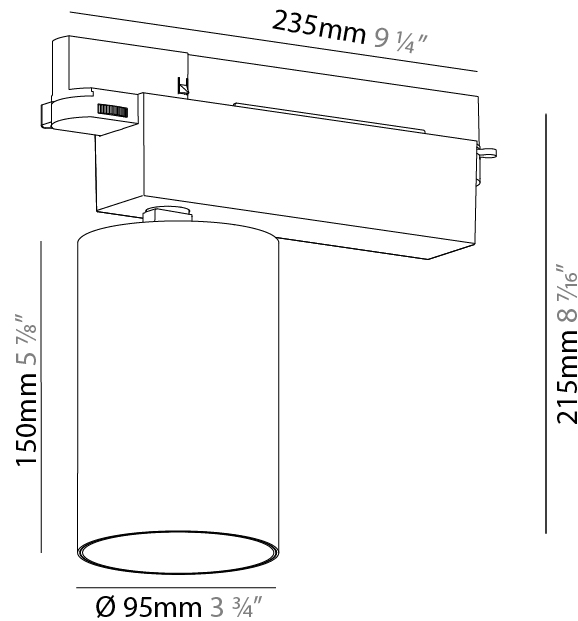

GENERAL

Series: Centriq
Subseries: Centriq 95
Brand: Prolicht
Division: Architectural
Mounting Type: Track
Mounting Location: Ceiling
Subcategory: Spots

PHYSICAL

Shape: Cylinder
Diameter (mm): 95
Diameter (in): 3 3/4
Length (mm): 235
Length (in): 9 1/4
Height (mm): 150
Height (in): 5 7/8
Light Distribution: Adjustable / Direct
Weight (kg): 1.495
Weight (lbs): 3.3
Fixture Finish: SSR / BKV / CWI / CRY / HAB / UFT / ITA / RUA / FTG / MYG / LOD / PUS / FRO / FUP / KIA / POP / BLS / SPG / MEY / GOH / GUM / CHC / COM / ABZ / JAG / OBR / MOS / ROR
Fixture Material: Aluminum

ELECTRICAL

Lamp Type: LED (Zhaga Standard)
Input Wattage (W): 26
Total Output Wattage (W): 23.6
Dimming: Tri-Mode (Non-Dimming and Phase Dimming (120Vac only) and 0-10V Dimming)
Driver Included: Yes
Driver Location: Integrated
Driver Type: Constant Current - Universal
Driver Class: Class 2
Input Voltage (V): 120 - 277
Constant Current (MA): 700

LED

Number of LEDs: 1
Color Temperature (°K): 2700 / 3000 / 3500 / 4000
Max. Delivered Lumen (lm): 2148 / 2289 / 2357 / 2405
Nominal Lumen (lm): 3113 / 3317 / 3416 / 3486
CRI: >90 CRI
Lamp Life (hrs): 50000
Upon Request: Special Color Temperature Special Led

OPTICAL

Reflector: 18 / 26 / 40
Adjustability: Rotational 340°; Tilt 90°
Upon Request: Special Beam Angles

RATINGS AND CERTIFICATIONS

Certified By: Certified for North American Standards
IP rating: IP20