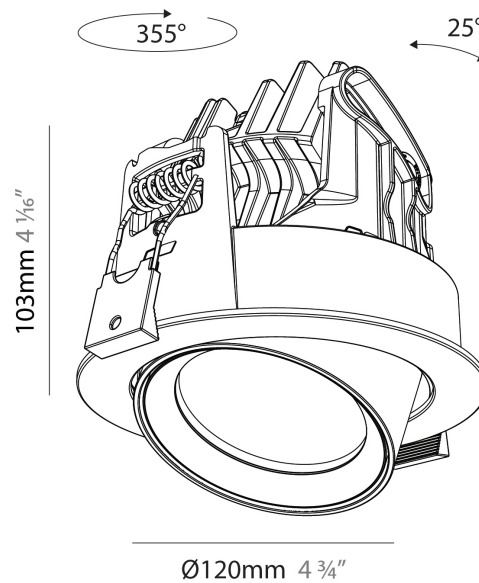

GENERAL

Series: Centriq
Subseries: Centriq Round Adjustable
Brand: Prolicht
Division: Architectural
Mounting Type: Recessed
Mounting Location: Ceiling
Subcategory: Spots

PHYSICAL

Shape: Cylinder
Diameter (mm): 120
Diameter (in): 4 ¾
Height (mm): 105
Height (in): 4 ⅛
Min. Recessing Depth (mm): 120
Min. Recessing Depth (in): 4 ¾
Light Distribution: Adjustable / Direct
Weight (kg): 0.649
Diffuser: Lens Pack - No Lens / Opal / Linear Spread Lens / Honeycomb / Spread Lens
Fixture Finish: SSR / BKV / CWI / CRY / HAB / UFT / ITA / RUA / FTG / MYG / LOD / PUS / FRO / FUP / KIA / POP / BLS / SPG / MEY / GOH / GUM / CHC / COM / ABZ / JAG / OBR / MOS / ROR
Fixture Material: Aluminum
Cut-out Measurements: Dia. 112mm / 4 7/16"

ELECTRICAL

Lamp Type: LED (Zhaga Standard)
Input Wattage (W): 20.5
Total Output Wattage (W): 18.1
Dimming: Tri-Mode (Non-Dimming and Phase Dimming (120Vac only) and 0-10V Dimming)
Driver Included: Yes
Driver Location: Recessed Housing
Driver Type: Constant Current - Universal
Driver Class: Class 2
Input Voltage (V): 120 - 277
Constant Current (MA): 500

LED

Color Temperature (°K): 2700 / 3000 / 3500 / 4000
Max. Delivered Lumen (lm): 1432 / 1542 / 1432 / 1636
Nominal Lumen (lm): 1668 / 1797 / 1868 / 1907
CRI: >90 CRI
Lamp Life (hrs): 50000

OPTICAL

Reflector°: 10
Adjustability: Rotational 350°; Tilt 90°

RATINGS AND CERTIFICATIONS

Certified By: Certified for North American Standards
IP rating: IP20