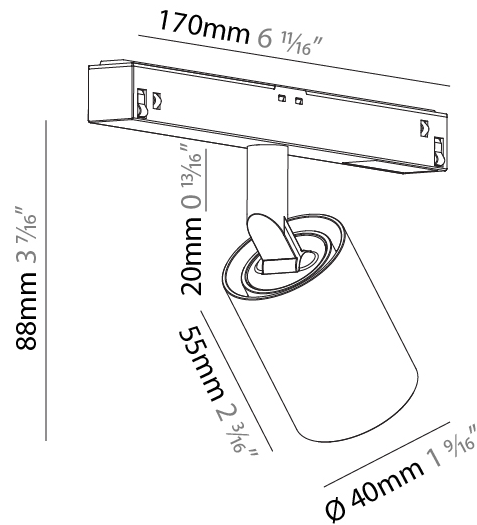

1. To build a product code in our configurator select the specify button on the base model # product page
2. To build a manual product code on this datasheet choose from the options listed below in blue font and add the suffix to the base model #

GENERAL

Series: Centriq
Subseries: Centriq for Clicktrack
Brand: Prolicht
Division: Architectural
Mounting Type: Track
Mounting Location: Ceiling
Subcategory: Spots

PHYSICAL

Shape: Cylinder
Diameter (mm): 40
Diameter (in): 1 9/16
Length (mm): 170
Length (in): 6 11/16
Height (mm): 88
Height (in): 3 7/16
Light Distribution: Adjustable / Direct
Fixture Finish: SSR / BKV / CWI / CRY / HAB / UFT / ITA / RUA / FTG / MYG / LOD / PUS / FRO / FUP / KIA / POP / BLS / SPG / MEY / GOH / GUM / CHC / COM / ABZ / JAG / OBR / MOS / ROR
Fixture Material: Aluminum

ELECTRICAL

Lamp Type: LED (Zhaga Standard)
Input Wattage (W): 6
Total Output Wattage (W): 5.4
Dimming: Non-Dimmable
Driver Included: No
Driver Location: Remote
Driver Type: Constant Voltage - Universal
Driver Class: Class 2
Input Voltage (V): 48
Constant Current (MA): 490
Upon Request: 0-10Vdc dimming / DALI dimming

LED

Number of LEDs: 1
Color Temperature (°K): 2700 / 3000 / 4000
Max. Delivered Lumen (lm): 360 / 390 / 420
CRI: >90 CRI

OPTICAL

Reflector°: 10
Adjustability: Rotational 360°; Tilt 90° (±45°)

RATINGS AND CERTIFICATIONS

Certified By: Certified for North American Standards
IP rating: IP20